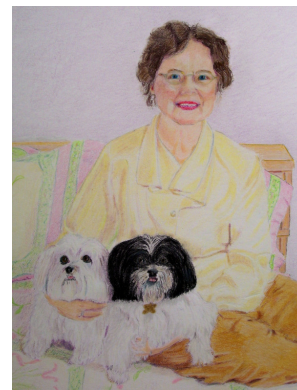

# Animal Portraits

By Jim Smith

In conjunction with the “Art for Shelter Animals” project, local artist, Jim Smith, will paint a portrait of your pet (whether a shelter animal or not) for a donation to the Missaukee Humane Society in Lake City.

For more information: Contact Tracy Greeley at Pure Fur Salon (231-839-3884)

Examples of animal portraits that Jim has done:

“Jordin” 11x14 Opaque Watercolor

“Family Portrait” 11x14 Colored Pencil

“Tommy” 11x14 Opaque Watercolor